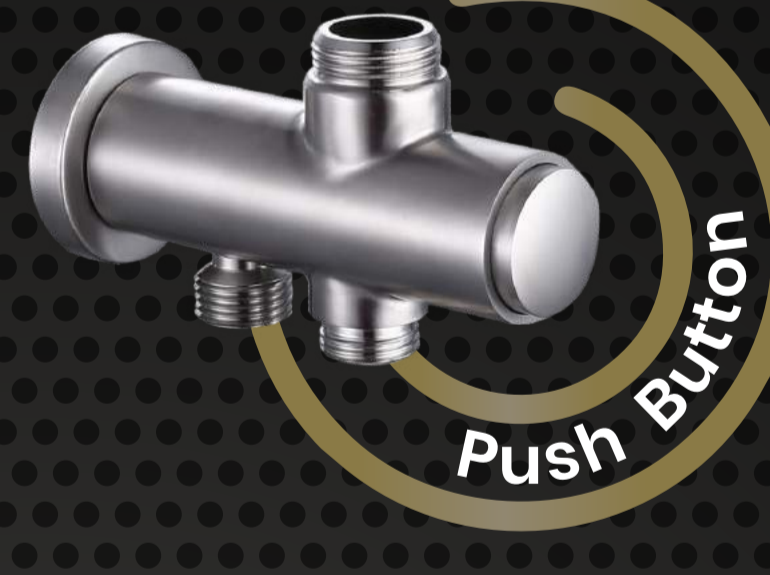

Round

9 Inch

Rose Gold

Matt Black

Push Button

RM 700.00

LTN-PBSSQ

Square

10 Inch

Stainless Steel

Matt Finish

Push Button

RM 650.00

LTN-PBSSR

Round

10 Inch