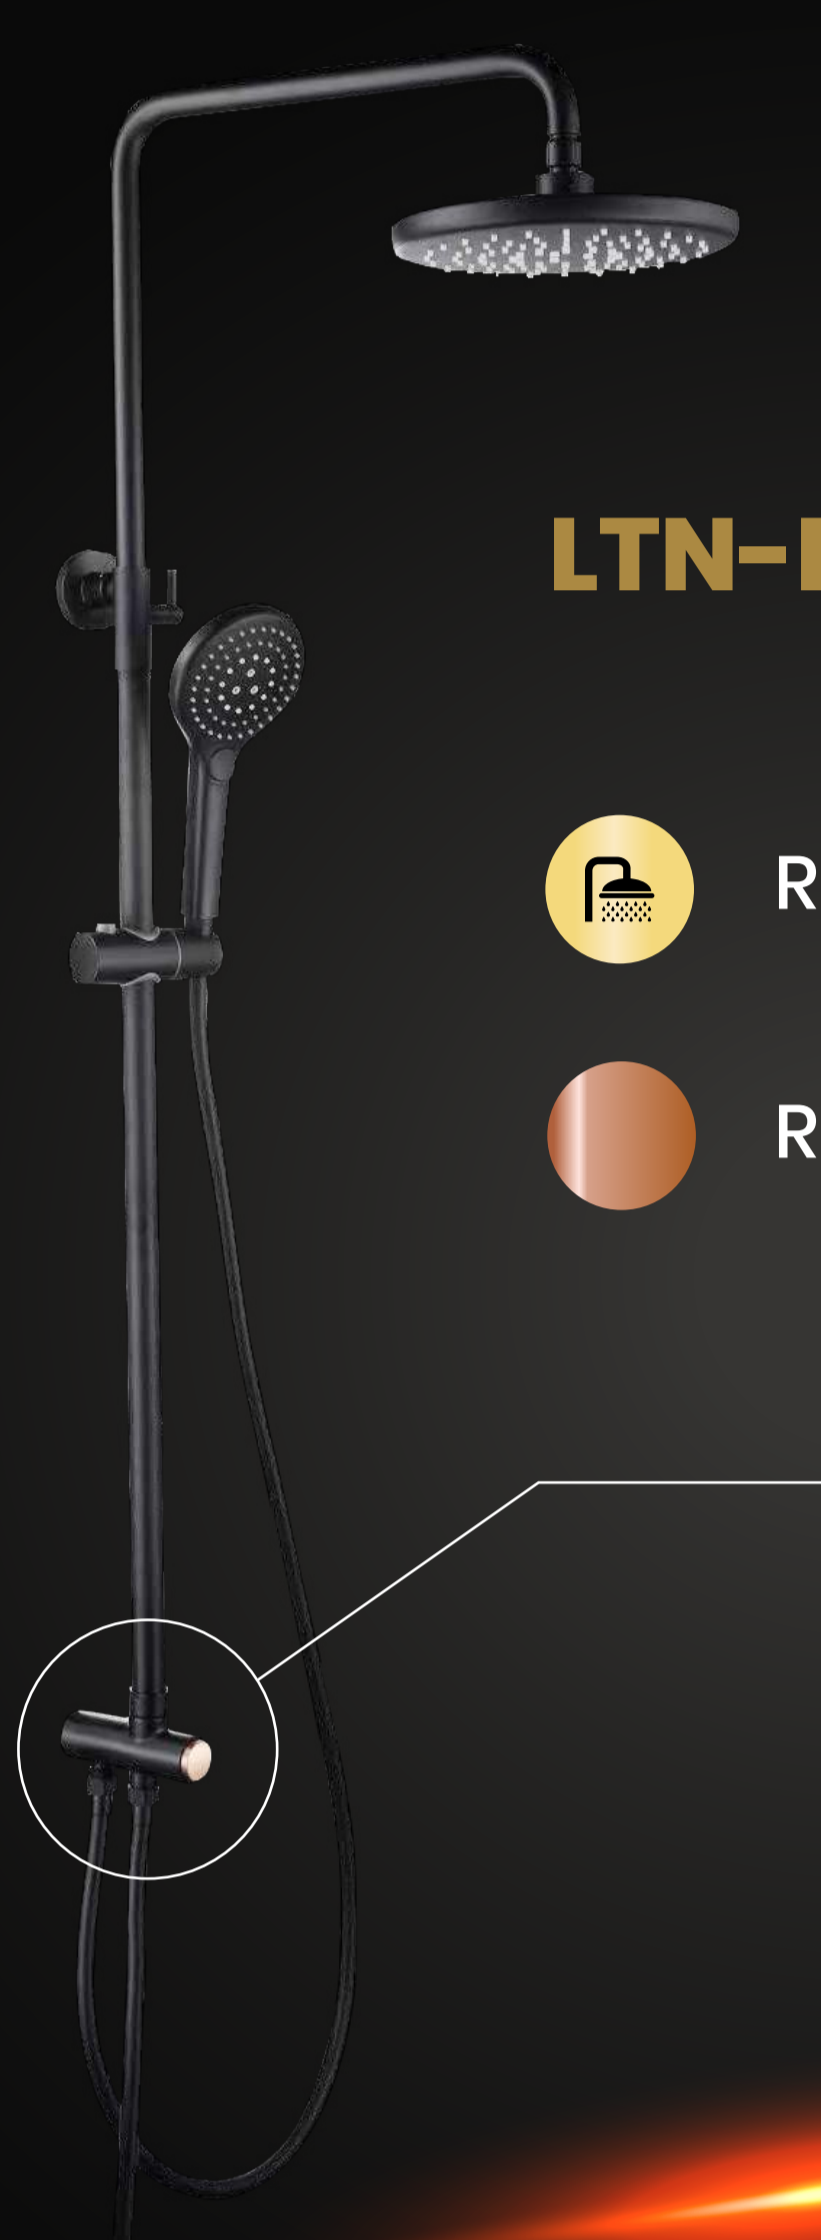

LTN-PBBQ

Square

9 Inch

Rose Gold

Matt Black

Push Button

RM 750.00

LTN-PBBR

Round

9 Inch

Rose Gold

Matt Black

Push Button

RM 700.00

LTN-PBSSQ

Square

10 Inch

Stainless Steel

Matt Finish

Push Button

RM 650.00

LTN-PBSSR

Round

10 Inch